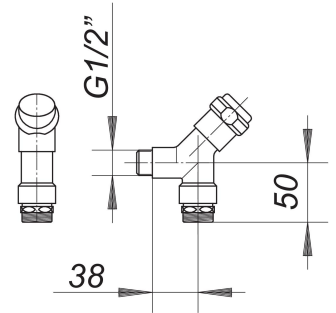

on/off valve for 406, chromed

Part number: 140067
GTIN: 4001636140067
Rebate group: 1

Description:

on/off valve for 406, chromed
with incorporated air-admittance

material:
c.p. brass