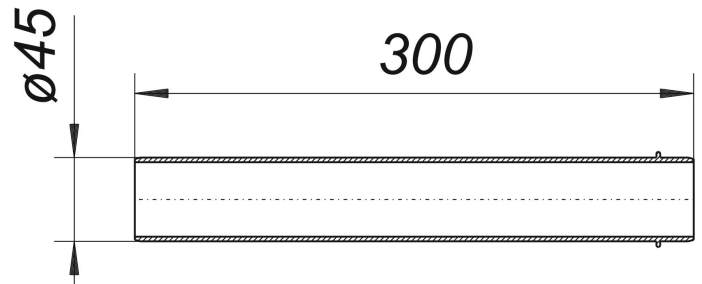

flushing tube, 45 x 300 mm

Part number: 352033
GTIN: 4001636352033
Rebate group: 2

Description:

flushing tube, 45 x 300 mm
length 300 mm

material:
black polypropylene