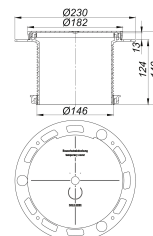

raising piece DallDrain

Part number: 517241
GTIN: 4001636517241
Rebate group: 6

Description:

raising piece DallDrain
For installation with drain bodies DallDrain, floor drains DallDrain.

Specification

- backflow seal
- temporary blanking plate
- can be shortened 19 – 125 mm

Material

polypropylene, highly impact-resistant

Spare parts:

517043

517609 floor drain DallDrain Pure Plan OM, DN