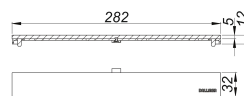

cover plate CeraFloor/CeraFrame Individual Design satin stainless steel

Part number: 537386
GTIN: 4001636537386
Rebate group: 11

Description:

cover plate CeraFloor/CeraFrame Individual Design satin stainless steel
cover plate for shower channel CeraFloor Individual and CeraFrame Individual, all-purpose design in stainless steel design, not to be tiled.

Material:
304 stainless steel

Ordering CeraFloor Individual:

Please order drain body DallFlex or shower underlay DallFlex Floor + shower channel CeraFloor Individual + cover plate CeraFloor/CeraFrame Individual!