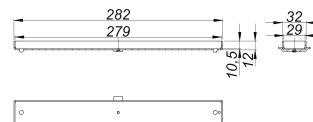

cover plate CeraFloor/CeraFrame Individual brass matt

Part number: 537751
GTIN: 4001636537751
Rebate group: 11

Description:

cover plate CeraFloor/CeraFrame Individual brass matt
cover plate for shower channel CeraFloor Individual and CeraFrame Individual, for tiling with individual floor coverings.

Material:
304 stainless steel, PVD coating in brass matt

Ordering CeraFloor Individual:

Please order drain body DallFlex or shower underlay DallFlex Floor + shower channel CeraFloor Individual + cover plate CeraFloor/CeraFrame Individual!