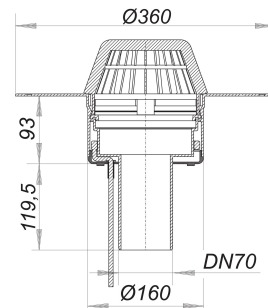

roof drain type 62 H FPO, heated, DN 70

Part number: 621603
GTIN: 4001636621603
Rebate group: 10

Description:

roof drain type 62 H FPO, heated, DN 70
conforming to DIN EN 1253
with extra wide flange for welding FPO-PP membranes directly or fixing PE vapour barriers

specification:

- insulated drain body
- outlet vertical
- domed grate

material:

polypropylene, UV-stabilized

H = roof drain heated version:

- Connect to 230 V supply, conforming to VDE 0721, Part 1/3.78
- Power per drain: 15 watts
- Current per drain: 0.06 amps
- Suggested current per roof area: 16 amps

R 30 - 120 option available.

Spare parts:

620996 domed grating/gravel guard S 15, d: 170