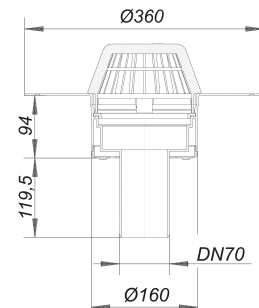

roof drain type 62 FPO, DN 70

Part number: 621641
GTIN: 4001636621641
Rebate group: 10

Description:

roof drain type 62 FPO, DN 70
conforming to DIN EN 1253
with extra wide flange for welding FPO-PP membranes directly or fixing PE vapour barriers

specification:

- insulated drain body
- outlet vertical
- domed grate

material:

polypropylene, UV-stabilized

R 30 - 120 option available.