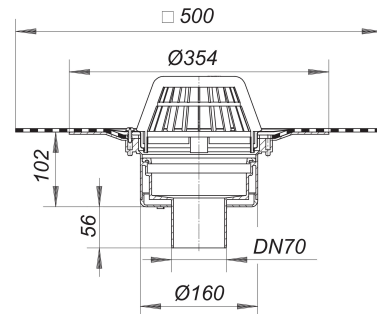

roof drain type 62 DallBit, DN 70

Part number: 622044
GTIN: 4001636622044
Rebate group: 10

Description:

roof drain type 62 DallBit, DN 70

conforming to DIN EN 1253

with factory-fitted collar of 5.0 mm modified bitumen membrane, 500 x 500 mm, welded to the flange and clamped with a stainless steel clamp ring

specification:

- insulated drain body
- outlet vertical
- domed grate
- temporary blanking plate

material:

polypropylene, UV-stabilized

R 30 - 120 option available.