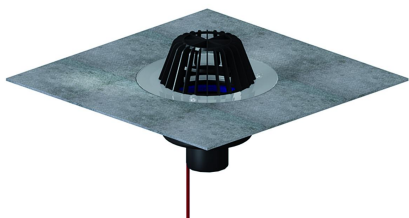

roof drain type 62 H DallBit, heated, DN 70

Part number: 622143
 GTIN: 4001636622143
 Rebate group: 10

Description:

roof drain type 62 H DallBit, heated, DN 70

conforming to DIN EN 1253

with factory-fitted collar of 5.0 mm modified bitumen membrane, 500 x 500 mm, welded to the flange and clamped with a stainless steel clamp ring

specification:

- insulated drain body
- outlet vertical
- domed grate
- temporary blanking plate

material:

polypropylene, UV-stabilized

H = roof drain heated version:

- Connect to 230 V supply, conforming to VDE 0721, Part 1/3.78
- Power per drain: 15 watts
- Current per drain: 0.06 amps
- Suggested current per roof area: 16 amps
- R 30 - 120 option available.