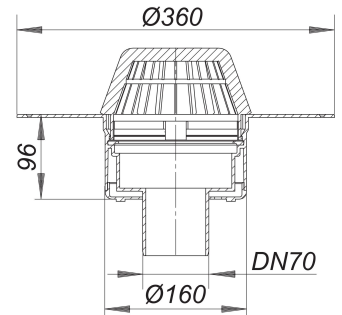

roof drain type 62 PVC, DN 70

Part number: 623041
GTIN: 4001636623041
Rebate group: 10

Description:

roof drain type 62 PVC, DN 70
conforming to DIN EN 1253
one-piece drain, moulded in PVC, PVC membranes can be welded to the flange

specification:

- insulated drain body
- outlet vertical
- domed grate

material:

PVC