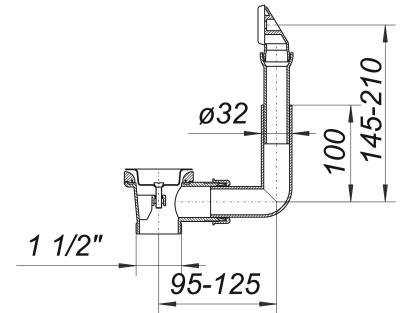

## waste and overflow set type 014 U, 1 1/2"

Part number: 110206  
GTIN: 4001636110206  
Rebate group: 1

### Description:

waste and overflow set type 014 U, 1 1/2"  
conforming to DIN EN 274  
for a single sink, with plug and chain

material:  
polypropylene