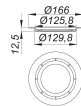

upper component for on/off valve 405, chromed

Part number: 140388
GTIN: 4001636140388
Rebate group: 1

Description:

upper component for on/off valve 405, chromed
with colour kit

material:
c.p. brass

Spare parts: