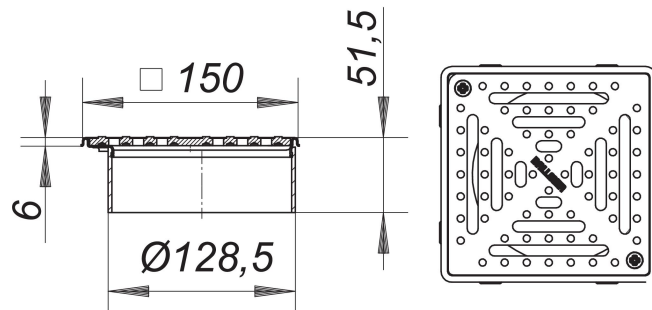

Grating VSR 15, massive grate, non-slip, secured, 150 x 150 mm

Part number: 500342

GTIN: 4001636500342

Rebate group: 5

Description:

Grating VSR 15, massive grate, non-slip, secured, 150 x 150 mm

for CeraDrain S 15 and TistoDrain S 15,

height adjustable up to 40 mm with +/- 13 mm lateral adjustment, spigot ABS, frame 304 stainless steel, 150 x 150 mm

grate 5 mm 316L stainless steel, secured, conforming to DIN 51097 in swimming and shower areas non-slip class B, conforming to DIN 51130 non-slip class R 12, load class L 15 (1.5 t)