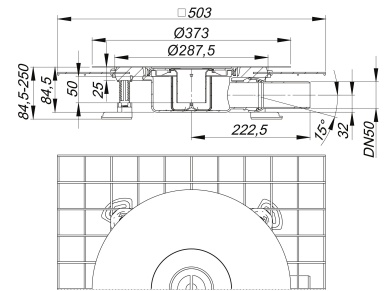

Part number: 518422
GTIN: 4001636518422
Rebate group: 6

Description: