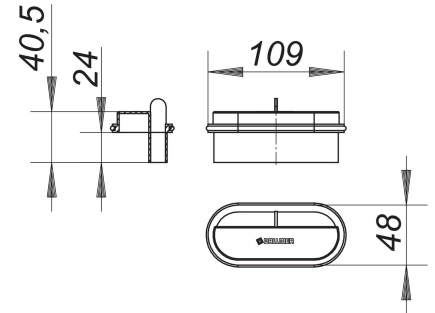

trap insert CeraLine Nano

Part number: 521774
GTIN: 4001636521774
Rebate group: 8

Description:

trap insert CeraLine Nano
spare part for shower channels CeraLine Nano