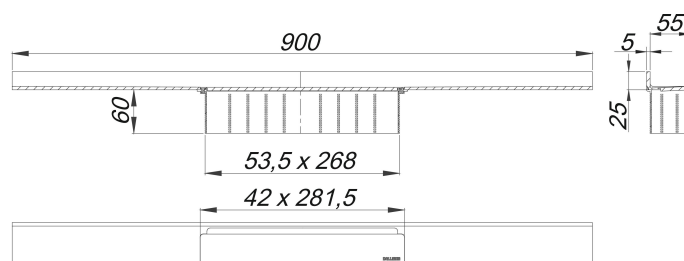

shower channel CeraWall Select satin stainless steel, 900 mm

Part number: 535146

GTIN: 4001636535146

Rebate group: 11

Description:

shower channel CeraWall Select satin stainless steel, 900 mm

for installation with drain body DallFlex, DallFlex Plan, DallFlex vertical and shower underlay DallFlex Wall, DallFlex Wall Plan. Drainage-strip with engineered precision fall, visibly installed at the junction of wall and floor. Suitable for floor finish of 10 – 24 mm and wall finish of 12 – 24 mm (including adhesive), length can be adjusted by one millimeter.

specification

- cover plate
- self-adhesive security tape S 3 with cut-resistant stainless steel mesh and sound insulation
- accessories for installation and positioning
- temporary blanking plate

material

304 stainless steel, 5 mm solid, satin finished, load class K 3 (300 kg)

Ordering CeraWall Select:

Please order drain body DallFlex or shower underlay DallFlex Wall + shower channel CeraWall Select as two components.