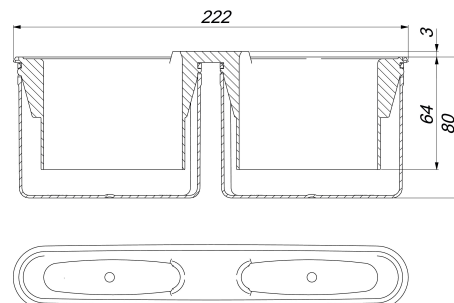

trap insert DallFlex

Part number: 535504
 GTIN: 4001636535504
 Rebate group: 11

Description:

trap insert DallFlex

Spare parts:

536006	drain body DallFlex Duo, DN 50	540232	shower underlay DallFlex Compact, DN 50
539007	drain body DallFlex, DN 50	540249	sound-insulating shower underlay DallFI
539304	Drain body DallFlex EPS assembled, DN 5	540256	sound-insulating shower underlay DallFI
540034	shower underlay DallFlexWall, DN 50, 0,	540263	sound-insulating shower underlay DallFI
540058	shower underlay DallFlex Wall, DN 50, 1	540270	sound-insulating shower underlay DallFI
540065	shower underlay DallFlex Wall, DN 50, 0	540287	sound-insulating shower underlay DallFI
540072	shower underlay DallFlex Wall, DN 50, 1	540294	sound-insulating shower underlay DallFI
540126	shower underlay DallFlex Floor D, DN 50	540300	sound-insulating shower underlay DallFI
540140	shower underlay DallFlex Floor D, DN 50	540317	sound-insulating shower underlay DallFI
540157	shower underlay DallFlex Floor D, DN 50	540324	sound-insulating shower underlay DallFI
540164	shower underlay DallFlex Floor D, DN 50	540331	sound-insulating shower underlay DallFI
540201	shower underlay DallFlex Compact, DN 50	540348	sound-insulating shower underlay DallFI
540218	shower underlay DallFlex Compact, DN 50	540355	sound-insulating shower underlay DallFI
540225	shower underlay DallFlex Compact, DN 50		