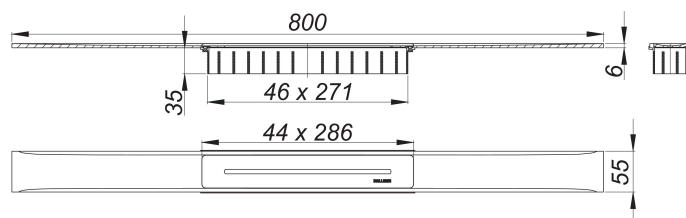

## shower channel CeraFloor Select, polished stainless steel, 800 mm

Part number: 538109

GTIN: 4001636538109

Rebate group: 11

### Description:

shower channel CeraFloor Select, polished stainless steel, 800 mm

for installation with drain body DallFlex, DallFlex Plan, DallFlex vertical and shower underlay DallFlex Floor, DallFlex Floor Plan, DallFlex Wall, DallFlex Wall Plan.

Drainage Strip with engineered precision fall, flush-mounted in the shower area. Suitable for floor finish of 10 – 32 mm and wall finish of 12 – 24 mm (including adhesive), length can be adjusted by one millimeter.

specification

- cover plate
- accessories for installation and positioning
- temporary blanking plate

material

304 stainless steel, 6 mm solid, mirror polished, load class K 3 (300 kg)

Ordering CeraFloor Select: