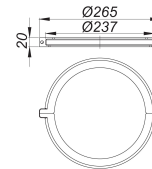

safety clamp DallSafe 200

Part number: 720276
GTIN: 4001636720276
Rebate group: 3

Description:

safety clamp DallSafe 200

Optional accessory for the additional fixing of gratings, raising pieces and grating extensions in the DallSafe anti-flooding cellar drains, if they are to be set in concrete.