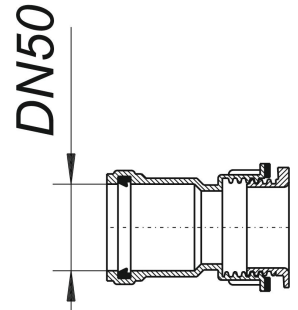

## side inlet connectors, DN 50

Part number: 724724  
GTIN: 4001636724724  
Rebate group: 3

### Description:

side inlet connectors, DN 50  
used with utility drain types 71/1 or 71/3 and Ballstau 110/1 or 110/3