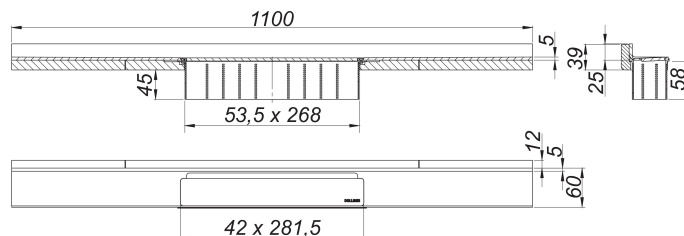

## caniveau de douche CeraWall Select N acier inox mat, 1100 mm

Référence de l'article: 536761

GTIN: 4001636536761

Groupe de rabais: 11

### Description :

caniveau de douche CeraWall Select N acier inox mat, 1100 mm

for installation with drain body DallFlex , DallFlex Plan and DallFlex vertical.

Drainage-strip with engineered precision fall, visibly installed at the junction of wall and floor. Suitable for natural stone floor and wall finish 24 – 32 mm (including adhesive), length can be adjusted by one millimeter.

#### specification

- cover plate
- self-adhesive security tape S 3 with cut-resistant stainless steel mesh and sound insulation
- accessories for installation and positioning
- temporary blanking plate with integrated level