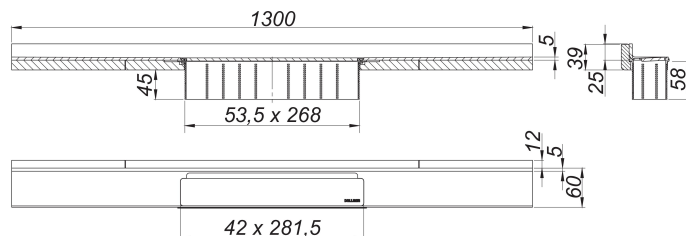

## caniveau de douche CeraWall Select N acier inox mat, 1300 mm

Référence de l'article: 536785

GTIN: 4001636536785

Groupe de rabais: 11

### Description :

caniveau de douche CeraWall Select N acier inox mat, 1300 mm

for installation with drain body DallFlex , DallFlex Plan and DallFlex vertical.

Drainage-strip with engineered precision fall, visibly installed at the junction of wall and floor. Suitable for natural stone floor and wall finish 24 – 32 mm (including adhesive), length can be adjusted by one millimeter.

#### specification

- cover plate
- self-adhesive security tape S 3 with cut-resistant stainless steel mesh and sound insulation
- accessories for installation and positioning
- temporary blanking plate with integrated level