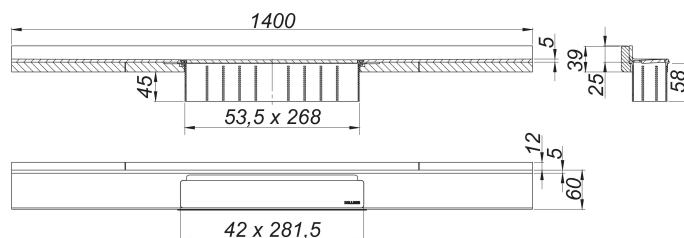

## caniveau de douche CeraWall Select N acier inox mat, 1400 mm

Référence de l'article: 536792

GTIN: 4001636536792

Groupe de rabais: 11

### Description :

caniveau de douche CeraWall Select N acier inox mat, 1400 mm

for installation with drain body DallFlex , DallFlex Plan and DallFlex vertical.

Drainage-strip with engineered precision fall, visibly installed at the junction of wall and floor. Suitable for natural stone floor and wall finish 24 – 32 mm (including adhesive), length can be adjusted by one millimeter.

specification

- cover plate
- self-adhesive security tape S 3 with cut-resistant stainless steel mesh and sound insulation
- accessories for installation and positioning
- temporary blanking plate with integrated level