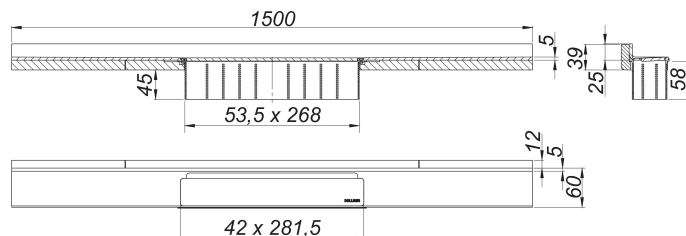

caniveau de douche CeraWall Select N acier inox mat, 1500 mm

Référence de l'article: 536808

GTIN: 4001636536808

Groupe de rabais: 11

Description :

caniveau de douche CeraWall Select N acier inox mat, 1500 mm

for installation with drain body DallFlex , DallFlex Plan and DallFlex vertical.

Drainage-strip with engineered precision fall, visibly installed at the junction of wall and floor. Suitable for natural stone floor and wall finish 24 – 32 mm (including adhesive), length can be adjusted by one millimeter.

specification

- cover plate
- self-adhesive security tape S 3 with cut-resistant stainless steel mesh and sound insulation
- accessories for installation and positioning
- temporary blanking plate with integrated level

material

304 stainless steel, satin finished

Indications de commande pour CeraWall Select N Duo :

Obligation de commander le corps d'avaloir DallFlex Duo + le caniveau de douche CeraWall Select N Duo.