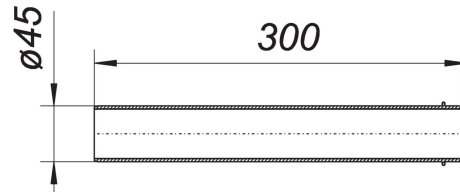

21. November 2019

flushing tube, 45 x 300 mm

Product No. **352033**
EAN: 4001636352033
Discount group: 2

length 300 mm

material:
black polypropylene