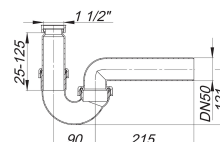

## tubular trap type 100/0, 1 1/2" x DN 50

Part number: 010223  
GTIN: 4001636010223  
Rebate group: 1

### Description:

tubular trap type 100/0, 1 1/2" x DN 50  
conforming to DIN EN 274

specification:  
- adjustable ball-joint outlet

material:  
polypropylene