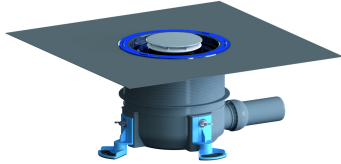

shower trap ORIO DallBox, raised grid chromed, DN 50

Part number: 161512
GTIN: 4001636161512
Rebate group: 1

Description:

shower trap ORIO DallBox, raised grid chromed, DN 50