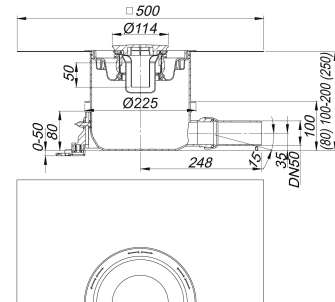

shower trap ORIO DallBox, raised grid chromed, DN 50

Part number: 161512
GTIN: 4001636161512
Rebate group: 1

Description:

shower trap ORIO DallBox, raised grid chromed, DN 50