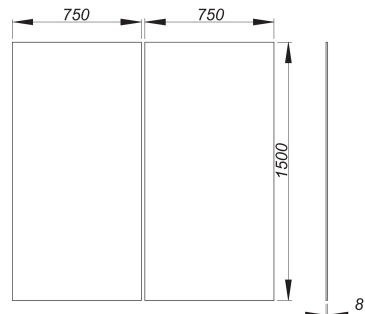

sound-insulating pad CeraBoard, 1500 x 1500 mm

Part number: 513977
GTIN: 4001636513977
Rebate group: 5

Description:

sound-insulating pad CeraBoard, 1500 x 1500 mm
tested to conform to DIN 4109/VDI 4100, certificate P-BA 227/2008 for use with CeraBoard shower underlays and floor drains CIRCOPlan
for use with CeraBoard shower underlays up to dimension 1500 mm and floor drains CIRCOPlan
180 x 90 CeraBoard needs two CeraBoard 1200 sound insulating pads.