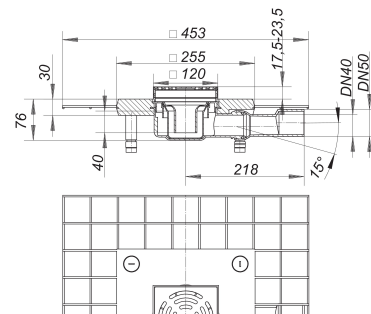

floor drain CeraDrain Plan K 12, DN 40/DN 50, 120 x 120 mm

Part number: 514097
 GTIN: 4001636514097
 Rebate group: 5

Description:

floor drain CeraDrain Plan K 12, DN 40/DN 50, 120 x 120 mm

frame ABS, 120 x 120 mm

Applicable where a lower, second tanking system is not being used.

For the highest level of load-bearing.

Flow rates tested to DIN EN 1253:

Nominal diameter	Product standard	Min. flow rate according to norm	Water level according to norm
DN 40	DIN EN 1253	0.60 l/s	20.00 mm
DN 50	DIN EN 1253	0.80 l/s	20.00 mm

Spare parts:

501080 grate E 115, 115 x 115 mm

482013 trap insert for TistoPlan

495709 frame CK 12, 120 x 120 mm