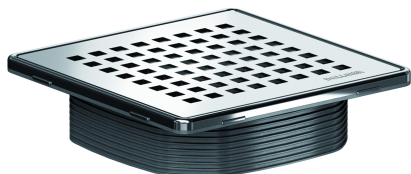

grating DallDrain Select Quadra, 150 x 150 mm

Part number: 517425
GTIN: 4001636517425
Rebate group: 6

Description:

grating DallDrain Select Quadra, 150 x 150 mm

Grating with solid stainless steel grate Quadra in stainless steel frame, suitable for drain bodies and raising piece DallDrain.

Specification

- Stainless steel grate and frame
- Spigot can be shortened for floor coverings 10 – 36 mm (including adhesive)

Material

304 stainless steel grate, solid 5 mm, load class L 15 (1.5 t); spigot ABS, 304 stainless steel frame
Side-adjustable +/- 5 mm.