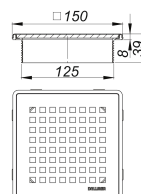

grating DallDrain Select Quadra, 150 x 150 mm

Part number: 517425
GTIN: 4001636517425
Rebate group: 6

Description:

grating DallDrain Select Quadra, 150 x 150 mm

Grating with solid stainless steel grate Quadra in stainless steel frame, suitable for drain bodies and raising piece DallDrain.

Specification

- Stainless steel grate and frame
- Spigot can be shortened for floor coverings 10 – 36 mm (including adhesive)

Material

304 stainless steel grate, solid 5 mm, load class L 15 (1.5 t); spigot ABS, 304 stainless steel frame
Side-adjustable +/- 5 mm.