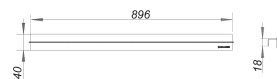

cover plate CeraLine Standard, 900 mm

Part number: 520555
GTIN: 4001636520555
Rebate group: 8

Description:

cover plate CeraLine Standard, 900 mm

Cover plate for all CeraLine channels, suitable for all tile, stone finishes 2 – 16 mm (incl. adhesive), 40 mm wide

material

304 stainless steel, load class K 3 (300 kg)