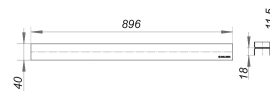

## cover plate CeraLine Individual, 900 mm

---

Part number: 520753  
GTIN: 4001636520753  
Rebate group: 8

---

---

### Description:

cover plate CeraLine Individual, 900 mm

Cover plate for all CeraLine channels, with recess for customer's individual floor finish, suitable for all tile, stone finishes 16–30-mm (incl. adhesive), 40-mm wide