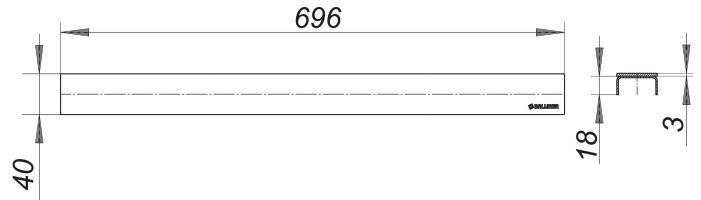

cover plate CeraLine black matt, 700 mm

Part number: 527165
GTIN: 4001636527165
Rebate group: 8

Description:

cover plate CeraLine black matt, 700 mm

Cover plate for all CeraLine channels, suitable for all tile, stone finishes 5 – 19 mm (incl. adhesive), 40 mm wide

material

304 stainless steel, 3 mm veneer, PVD coating in black matt, load class K 3 (300 kg)