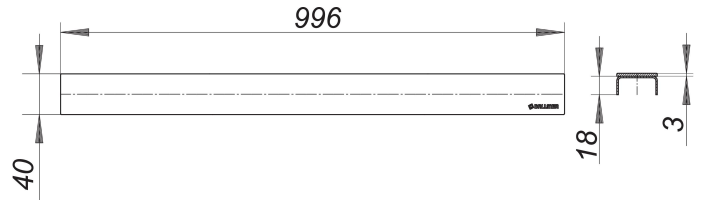

cover plate CeraLine black matt, 1000 mm

Part number: 527196
GTIN: 4001636527196
Rebate group: 8

Description:

cover plate CeraLine black matt, 1000 mm

Cover plate for all CeraLine channels, suitable for all tile, stone finishes 5 – 19 mm (incl. adhesive), 40 mm wide

material

304 stainless steel, 3 mm veneer, PVD coating in black matt, load class K 3 (300 kg)