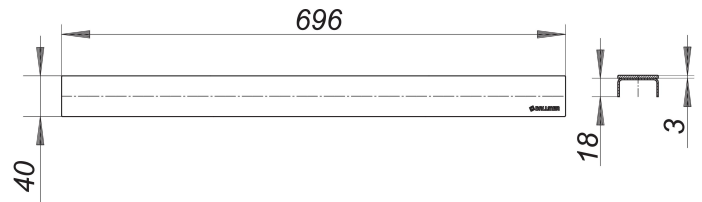

cover plate CeraLine red gold matt, 700 mm

Part number: 527288
GTIN: 4001636527288
Rebate group: 8

Description:

cover plate CeraLine red gold matt, 700 mm

Cover plate for all CeraLine channels, suitable for all tile, stone finishes 5 – 19 mm (incl. adhesive), 40 mm wide

material

304 stainless steel, 3 mm veneer, PVD coating in red gold matt, load class K 3 (300 kg)