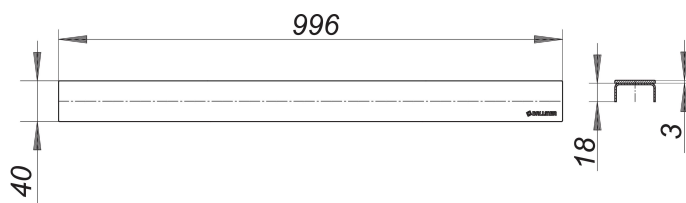

cover plate CeraLine red gold matt, 1000 mm

Part number: 527318
GTIN: 4001636527318
Rebate group: 8

Description:

cover plate CeraLine red gold matt, 1000 mm
Cover plate for all CeraLine channels, suitable for all tile, stone finishes 5 – 19 mm (incl. adhesive), 40 mm wide

material

304 stainless steel, 3 mm veneer, PVD coating in red gold matt, load class K 3 (300 kg)