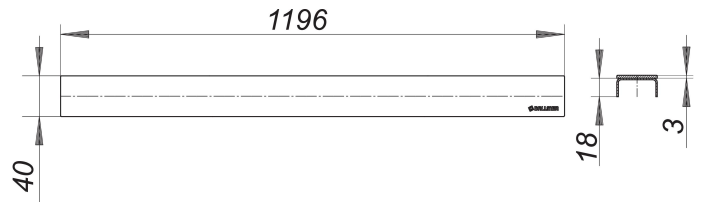

cover plate CeraLine red gold matt, 1200 mm

Part number: 527332
GTIN: 4001636527332
Rebate group: 8

Description:

cover plate CeraLine red gold matt, 1200 mm
Cover plate for all CeraLine channels, suitable for all tile, stone finishes 5 – 19 mm (incl. adhesive), 40 mm wide

material

304 stainless steel, 3 mm veneer, PVD coating in red gold matt, load class K 3 (300 kg)