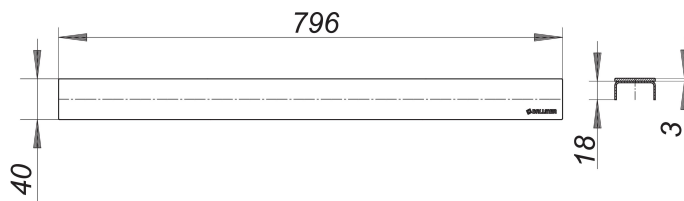

cover plate CeraLine brass matt, 800 mm

Part number: 527370
GTIN: 4001636527370
Rebate group: 8

Description:

cover plate CeraLine brass matt, 800 mm
Cover plate for all CeraLine channels, suitable for all tile, stone finishes 5 – 19 mm (incl. adhesive), 40 mm wide

material
304 stainless steel, 3 mm veneer, PVD coating in brass matt, load class K 3 (300 kg)

Spare parts:

520043 shower channel CeraLine F 800 mm, DN 50

520142 shower channel CeraLine W 800 mm, DN 50