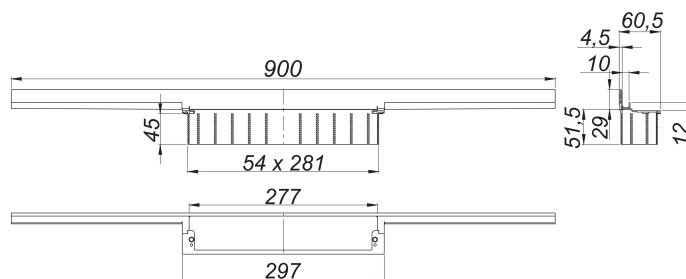

shower channel CeraWall Individual, 900 mm

Part number: 535207
 GTIN: 4001636535207
 Rebate group: 11

Description:

shower channel CeraWall Individual, 900 mm
 for installation with drain body DallFlex, DallFlex Plan, DallFlex vertical and shower underlay DallFlex Wall, DallFlex Wall Plan.
 Concealed channel with integrated fall, for installation at the junction of wall and floor. Suitable for floor and wall finish of 12 – 24 mm (including adhesive), length can be adjusted by one millimeter.

specification

- self-adhesive security tape S 3 with cut-resistant stainless steel mesh and sound insulation
- accessories for installation and positioning
- scriber template
- construction and sealing adhesive
- temporary blanking plate

material

304 stainless steel

Ordering CeraWall Individual:

Please order drain body DallFlex or shower underlay DallFlex Wall + shower channel CeraWall Individual + cover plate as three components.

Spare parts: