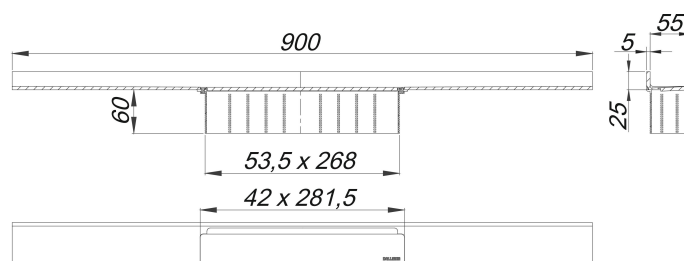

shower channel CeraWall Select black matt, 900 mm

Part number: 535306

GTIN: 4001636535306

Rebate group: 11

Description:

shower channel CeraWall Select black matt, 900 mm

for installation with drain body DallFlex, DallFlex Plan, DallFlex vertical and shower underlay DallFlex Wall, DallFlex Wall Plan. Drainage-strip with engineered precision fall, visibly installed at the junction of wall and floor. Suitable for floor finish of 10 – 24 mm and wall finish of 12 – 24 mm (including adhesive), length can be adjusted by one millimeter.

specification

- cover plate
- self-adhesive security tape S 3 with cut-resistant stainless steel mesh and sound insulation
- accessories for installation and positioning
- construction and sealing adhesive
- temporary blanking plate

Material

304 stainless steel, 5 mm solid, load class K 3 (300 kg), PVD coating in black matt

Ordering CeraWall Select:

Please order drain body DallFlex or shower underlay DallFlex Wall + shower channel CeraWall Select as two components.