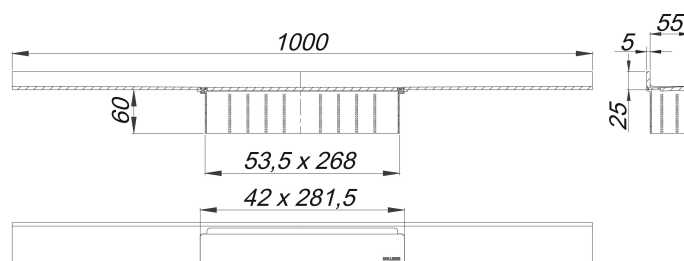

## shower channel CeraWall Select brass matt, 1000 mm

Part number: 535412

GTIN: 4001636535412

Rebate group: 11

### Description:

shower channel CeraWall Select brass matt, 1000 mm

for installation with drain body DallFlex, DallFlex Plan, DallFlex vertical and shower underlay DallFlex Wall, DallFlex Wall Plan. Drainage-strip with engineered precision fall, visibly installed at the junction of wall and floor. Suitable for floor finish of 10 – 24 mm and wall finish of 12 – 24 mm (including adhesive), length can be adjusted by one millimeter.

#### specification

- cover plate
- self-adhesive security tape S 3 with cut-resistant stainless steel mesh and sound insulation
- accessories for installation and positioning
- construction and sealing adhesive
- temporary blanking plate

#### Material

304 stainless steel, 5 mm solid, load class K 3 (300 kg), PVD coating in brass matt