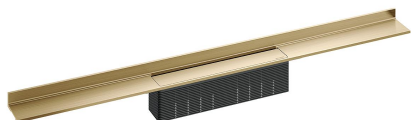

## shower channel CeraWall Select brass matt, 1000 mm

Part number: 535412

GTIN: 4001636535412

Rebate group: 11

### Description:

shower channel CeraWall Select brass matt, 1000 mm

for installation with drain body DallFlex, DallFlex Plan, DallFlex vertical and shower underlay DallFlex Wall, DallFlex Wall Plan. Drainage-strip with engineered precision fall, visibly installed at the junction of wall and floor. Suitable for floor finish of 10 – 24 mm and wall finish of 12 – 24 mm (including adhesive), length can be adjusted by one millimeter.

#### specification

- cover plate
- self-adhesive security tape S 3 with cut-resistant stainless steel mesh and sound insulation
- accessories for installation and positioning
- construction and sealing adhesive
- temporary blanking plate

#### Material

304 stainless steel, 5 mm solid, load class K 3 (300 kg), PVD coating in brass matt