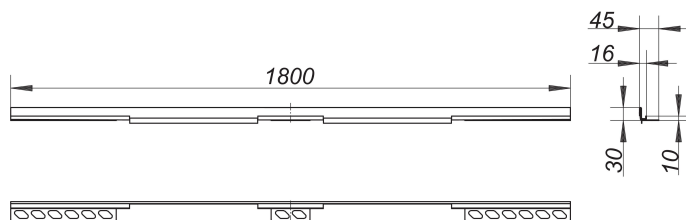

shower channel CeraWall Individual Duo, 1800 mm

Part number: 536075
 GTIN: 4001636536075
 Rebate group: 11

Description:

shower channel CeraWall Individual Duo, 1800 mm

for installation with drain body DallFlex Duo, DallFlex Duo Plan and DallFlex Duo vertical.

Concealed channel with integrated fall, for installation at the junction of wall and floor. Suitable for wall and floor finish 12 to 24 mm (including adhesive), length can be adjusted by one millimeter.

specification

- self-adhesive security tape S 3 with cut-resistant stainless steel mesh and sound insulation
- accessories for installation and positioning
- scriber template
- construction and sealing adhesive
- temporary blanking plate

material

304 stainless steel

Ordering CeraWall Individual Duo:

Please order drain body DallFlex Duo + shower channel Individual Duo + cover plate Duo as three separate components.

Spare parts:

535559

535580