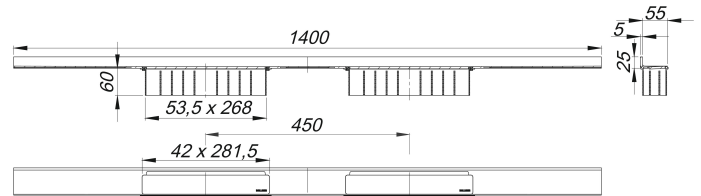

shower channel CeraWall Select Duo satin stainless steel, 1400 mm

Part number: 536198
 GTIN: 4001636536198
 Rebate group: 11

Description:

shower channel CeraWall Select Duo satin stainless steel, 1400 mm
 for installation with drain body DallFlex Duo, DallFlex Duo Plan and DallFlex Duo vertical.
 Drainage-strip with engineered precision fall, visibly installed at the junction of wall and floor. Suitable for floor and wall finish of 12 – 24 mm (including adhesive), length can be adjusted by one millimeter.

specification

- two cover plates
- self-adhesive security tape S 3 with cut-resistant stainless steel mesh and sound insulation
- accessories for installation and positioning
- construction and sealing adhesive
- temporary blanking plate with integrated level

material

304 stainless steel, satin finished

Ordering CeraWall Select Duo:

Please order drain body DallFlex Duo + shower channel CeraWall Select Duo as two separate components.

Spare parts:

535535 cover plate CeraWall Select stainless s