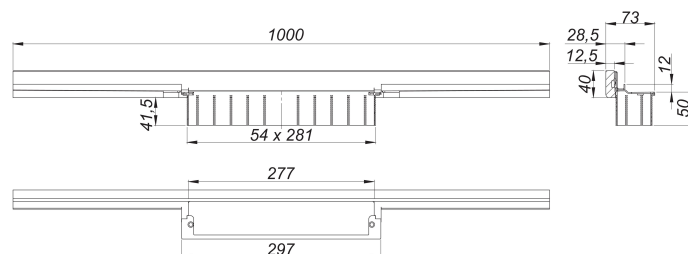

shower channel CeraWall Individual N, 1000 mm

Part number: 536280
 GTIN: 4001636536280
 Rebate group: 11

Description:

shower channel CeraWall Individual N, 1000 mm
 for installation with drain body DallFlex, DallFlex Plan, DallFlex vertical and shower underlay DallFlex Wall, DallFlex Wall Plan.
 Concealed channel with integrated fall, for installation at the junction of wall and floor.
 Suitable for natural stone floor and wall finish 24 – 32 mm (including adhesive), length can be adjusted by one millimeter.

specification

- self-adhesive security tape S 3 with cut-resistant stainless steel mesh and sound insulation
- accessories for installation and positioning
- scriber template
- temporary blanking plate

material

304 stainless steel

Ordering CeraWall Individual N:

Please order drain body DallFlex or shower underlay DallFlex Wall + shower channel CeraWall Individual N + cover plate as three components.