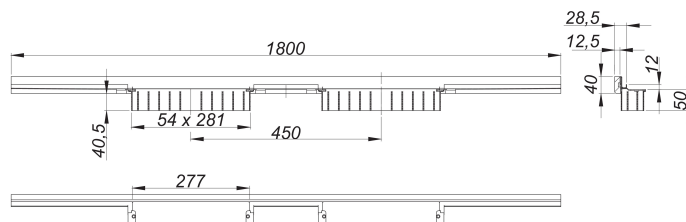

## shower channel CeraWall Individual N Duo, 1800 mm

Part number: 536365  
 GTIN: 4001636536365  
 Rebate group: 11

### Description:

shower channel CeraWall Individual N Duo, 1800 mm  
 for installation with drain body DallFlex Duo, DallFlex Duo Plan and DallFlex Duo vertical.  
 Concealed channel with integrated fall, for installation at the junction of wall and floor.  
 Suitable for natural stone floor and wall finish 24 to 32 mm (including adhesive), length can be adjusted by one millimeter.

#### specification

- self-adhesive security tape S 3 with cut-resistant stainless steel mesh and sound insulation
- accessories for installation and positioning
- scriber template
- temporary blanking plate