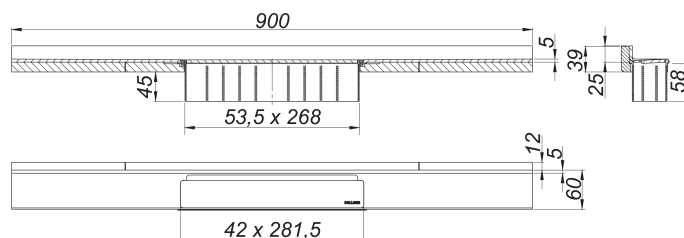

shower channel CeraWall Select N polished stainless steel, 900 mm

Part number: 536587

GTIN: 4001636536587

Rebate group: 11

Description:

shower channel CeraWall Select N polished stainless steel, 900 mm

for installation with drain body DallFlex, DallFlex Plan, DallFlex vertical and shower underlay DallFlex Wall, DallFlex Wall Plan.

Drainage-strip with engineered precision fall, visibly installed at the junction of wall and floor. Suitable for natural stone floor and wall finish 24 – 32 mm (including adhesive), length can be adjusted by one millimeter.

specification

- cover plate
- self-adhesive security tape S 3 with cut-resistant stainless steel mesh and sound insulation
- accessories for installation and positioning
- temporary blanking plate

material

304 stainless steel, 5 mm solid, mirror polished, load class K 3 (300 kg)

Ordering CeraWall Selec N:

Please order drain body DallFlex or shower underlay DallFlex Wall + shower channel CeraWall Select N as two components.