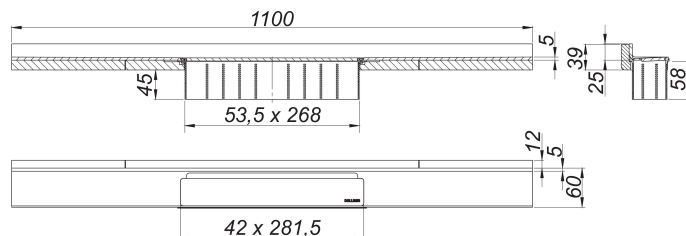

## shower channel CeraWall Select N polished stainless steel, 1100 mm

Part number: 536600

GTIN: 4001636536600

Rebate group: 11

### Description:

shower channel CeraWall Select N polished stainless steel, 1100 mm

for installation with drain body DallFlex, DallFlex Plan, DallFlex vertical and shower underlay DallFlex Wall, DallFlex Wall Plan.

Drainage-strip with engineered precision fall, visibly installed at the junction of wall and floor. Suitable for natural stone floor and wall finish 24 – 32 mm (including adhesive), length can be adjusted by one millimeter.

#### material

304 stainless steel, 5 mm solid, mirror polished, load class K 3 (300 kg)