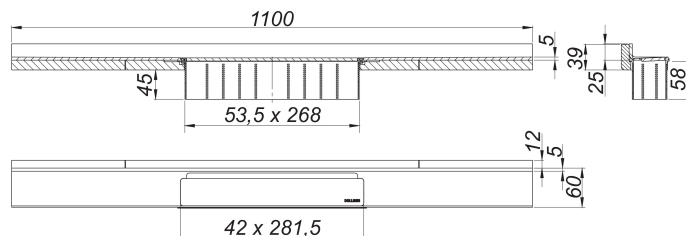

## shower channel CeraWall Select N satin stainless steel, 1100 mm

Part number: 536761  
 GTIN: 4001636536761  
 Rebate group: 11

### Description:

shower channel CeraWall Select N satin stainless steel, 1100 mm

for installation with drain body DallFlex , DallFlex Plan and DallFlex vertical.

Drainage-strip with engineered precision fall, visibly installed at the junction of wall and floor. Suitable for natural stone floor and wall finish 24 – 32 mm (including adhesive), length can be adjusted by one millimeter.

#### specification

- cover plate
- self-adhesive security tape S 3 with cut-resistant stainless steel mesh and sound insulation
- accessories for installation and positioning
- temporary blanking plate with integrated level