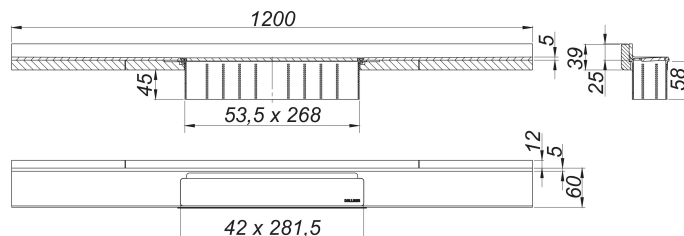

shower channel CeraWall Select N satin stainless steel, 1200 mm

Part number: 536778

GTIN: 4001636536778

Rebate group: 11

Description:

shower channel CeraWall Select N satin stainless steel, 1200 mm

for installation with drain body DallFlex , DallFlex Plan and DallFlex vertical.

Drainage-strip with engineered precision fall, visibly installed at the junction of wall and floor. Suitable for natural stone floor and wall finish 24 – 32 mm (including adhesive), length can be adjusted by one millimeter.

specification

- cover plate
- self-adhesive security tape S 3 with cut-resistant stainless steel mesh and sound insulation
- accessories for installation and positioning
- temporary blanking plate with integrated level

material

304 stainless steel, satin finished

Ordering CeraWall Select N Duo:

Please order drain body DallFlex Duo + shower channel Cerawall Select N Duo as two separate components.