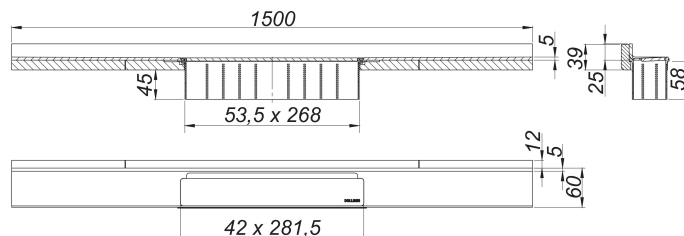

shower channel CeraWall Select N satin stainless steel, 1500 mm

Part number: 536808
 GTIN: 4001636536808
 Rebate group: 11

Description:

shower channel CeraWall Select N satin stainless steel, 1500 mm

for installation with drain body DallFlex , DallFlex Plan and DallFlex vertical.

Drainage-strip with engineered precision fall, visibly installed at the junction of wall and floor. Suitable for natural stone floor and wall finish 24 – 32 mm (including adhesive), length can be adjusted by one millimeter.

specification

- cover plate
- self-adhesive security tape S 3 with cut-resistant stainless steel mesh and sound insulation
- accessories for installation and positioning
- temporary blanking plate with integrated level

material

304 stainless steel, satin finished

Ordering CeraWall Select N Duo:

Please order drain body DallFlex Duo + shower channel Cerawall Select N Duo as two separate components.